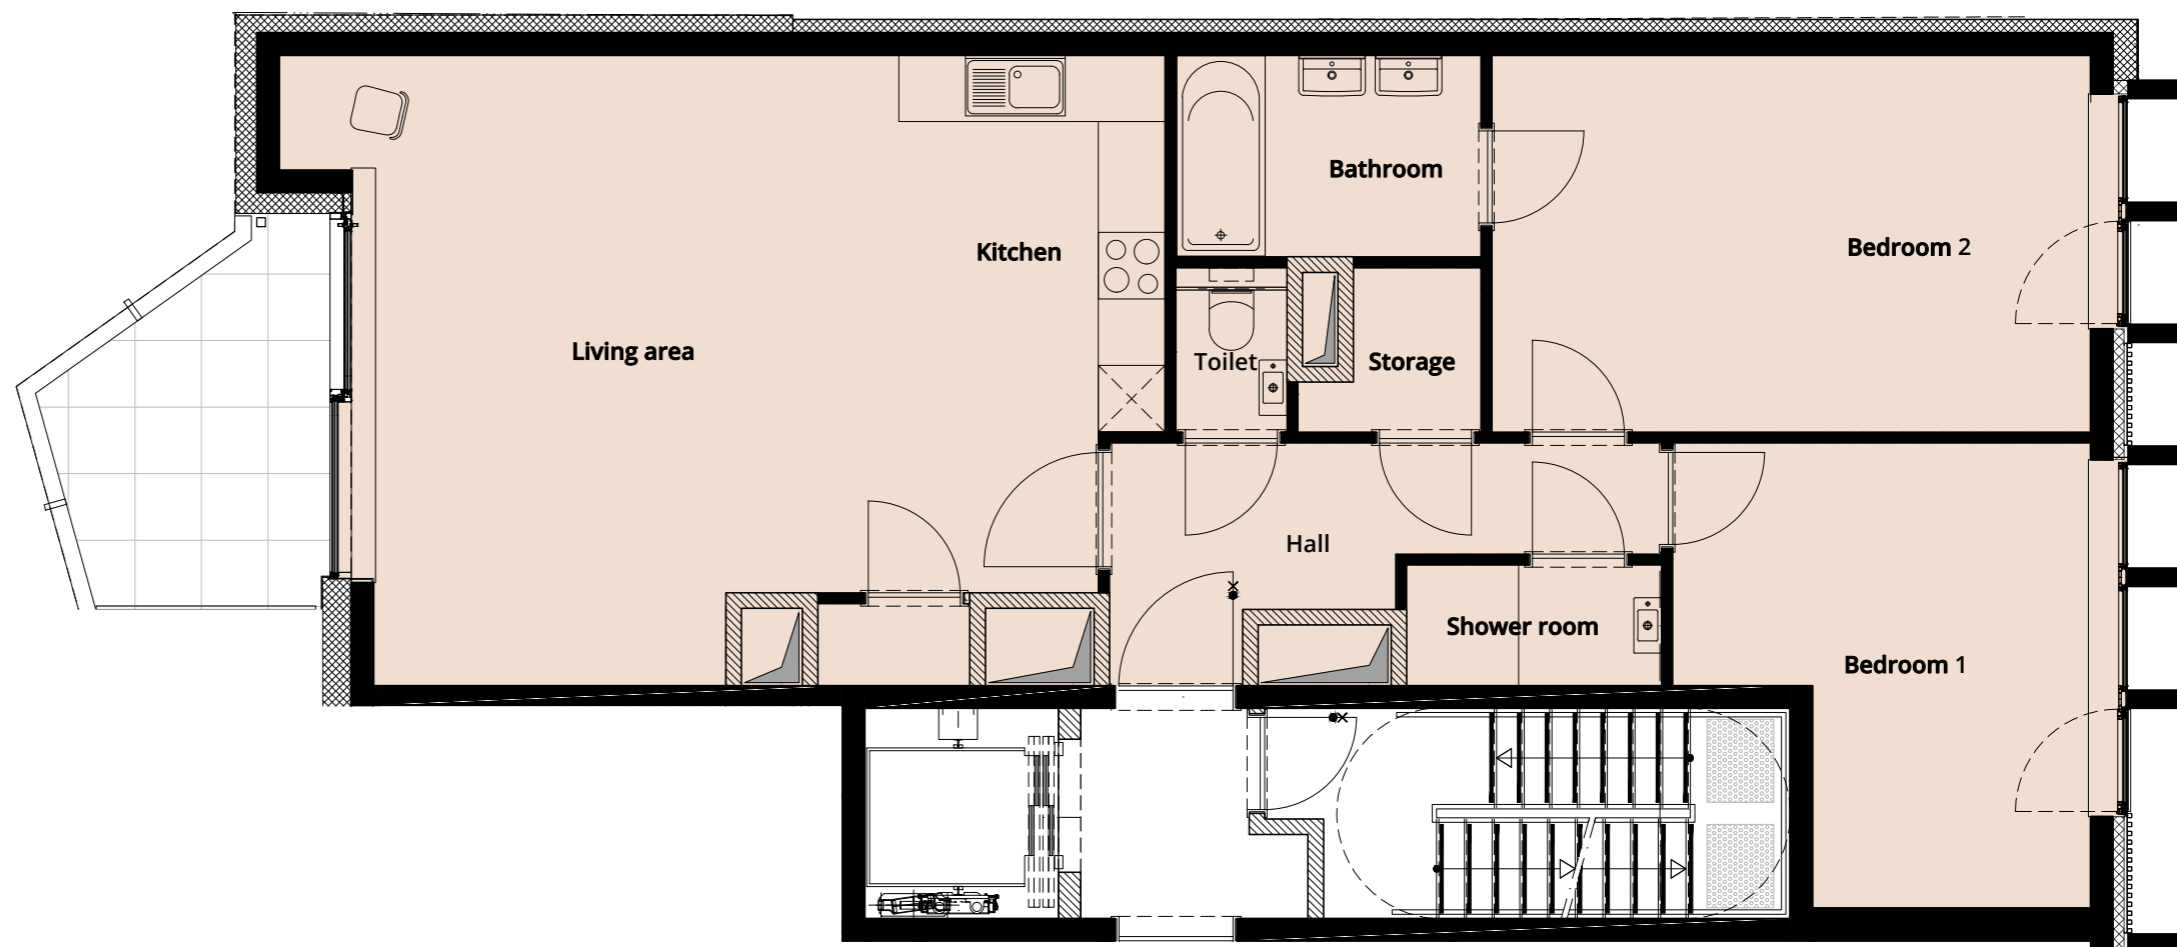

COPERNICUS

apartments

APARTMENT

002

SURFACE GFA
TERRACE

ca. 100 m²
ca. 8 m²

REALIZATION & LETTING ARCHITECT