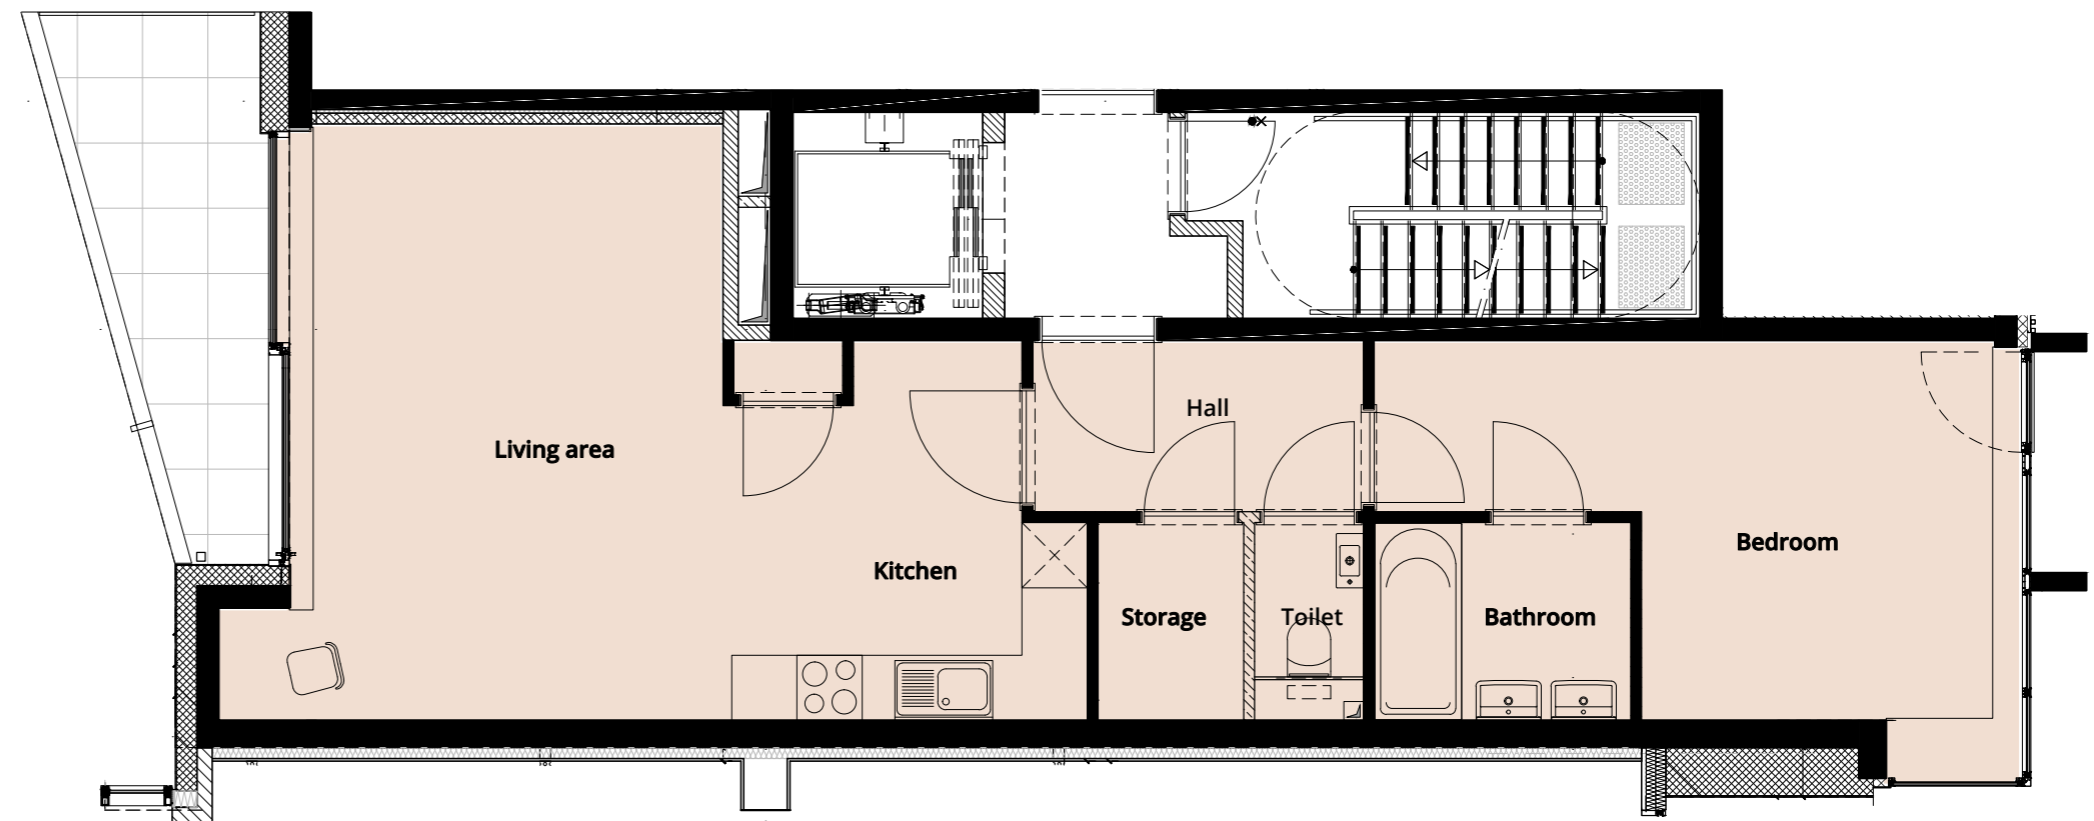

# COPERNICUS

apartments

APARTMENT

**001**

SURFACE GFA  
TERRACE

ca. 80 m<sup>2</sup>  
ca. 8 m<sup>2</sup>

REALIZATION & LETTING ARCHITECT